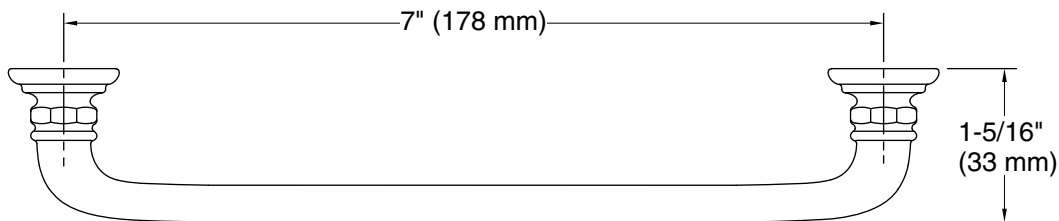

Technical Information

All product dimensions are nominal.

Installation Type: Cabinet mount

Material: Zinc

Notes

Install this product according to the installation instructions.