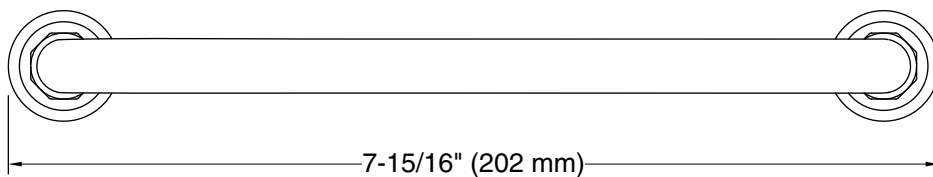

Technical Information

All product dimensions are nominal.

Installation Type: Cabinet mount

Material: Zinc

Notes

Install this product according to the installation instructions.